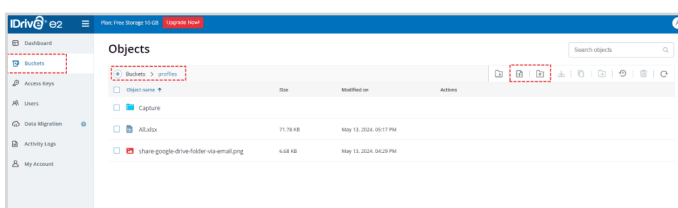

Archiware P5 data management platform interface.

iDrive e2 interface.